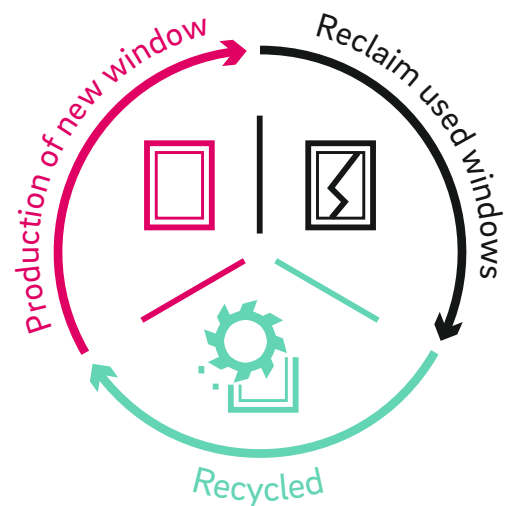

Energy efficient windows

All REHAU window systems can achieve a WER A rating - the highest energy rating, making your home more efficient and save money on your heating bills.

Acoustic performance

Double glazing is well known for its ability to reduce outdoor noise levels and new windows manufactured from REHAU profile can help bring down the noise levels in your home by as much as a half.

Low maintenance

REHAU windows contain a unique compound that guarantees a smooth, high gloss finish meaning that your new windows retain their pristine appearance for years to come.

Quality and performance

REHAU window systems have been tested in accordance with and meet the highest requirements of BS7412 for the standard of a manufactured window.

Enhanced security

REHAU windows and doors are tested to the highest security standards giving you an added level of security to your home and family.

Weather performance

Independently tested REHAU windows and doors achieve the highest BSI ratings for wind, water and air protecting your home from the elements.

Excellent sustainability

As a manufacturer, we are conscious of the impact our actions have on people and the environment. The use of recycled materials is one of our strategic objectives. By making our own processes more efficient and creating new opportunities for recycling, our aim is to make it as easy as possible for everyone to make the choice of using recycled products.