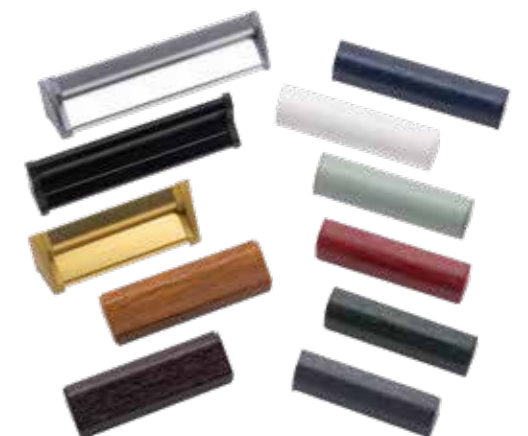

*All Stainless Steel furniture incurs a surcharge.