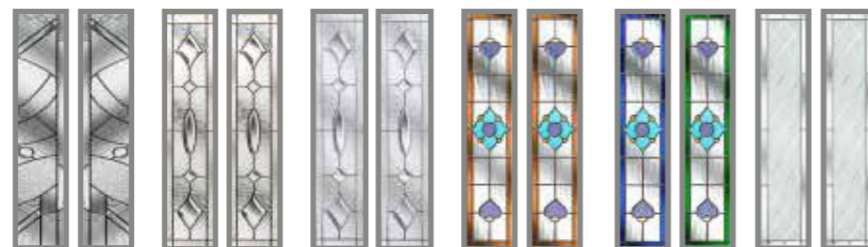

Triple Glazed

Abstract Zinc   Clarity Brass   Clarity Zinc   Dorchester Amber   Also available in: Blue and Green   Platinum Diamond