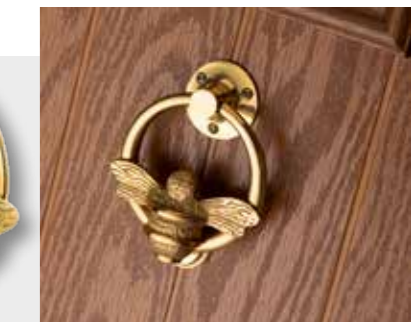

## BEE AND BUTTERFLY RANGE

BEE KNOCKER BRASS

BEE RING KNOCKER BRASS

PEWTER NICKEL BLACK  
PEWTER NICKEL BLACK

PEWTER BRASS

BUTTERFLY KNOCKER NICKEL

BUTTERFLY KNOCKER BRASS

BLACK NICKEL

Handmade from solid brass and crafted using traditional techniques, our range of beautiful bee and butterfly door knockers and numerals, make the perfect accompaniment to our nature inspired glass options.